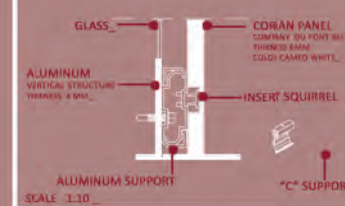

DETAIL CORIAN PANEL_
EXTERNAL WALLS MOUNTING_