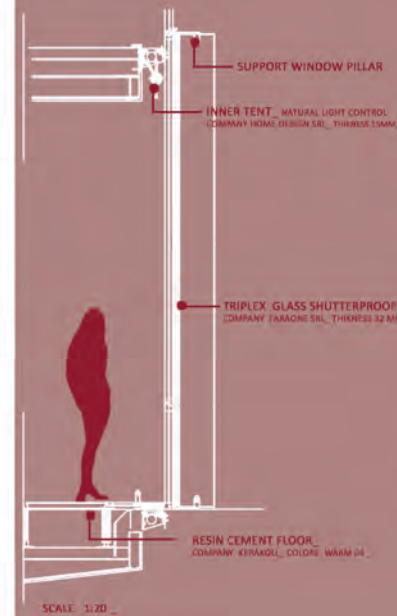

DETAIL GLASS CURTAIN_