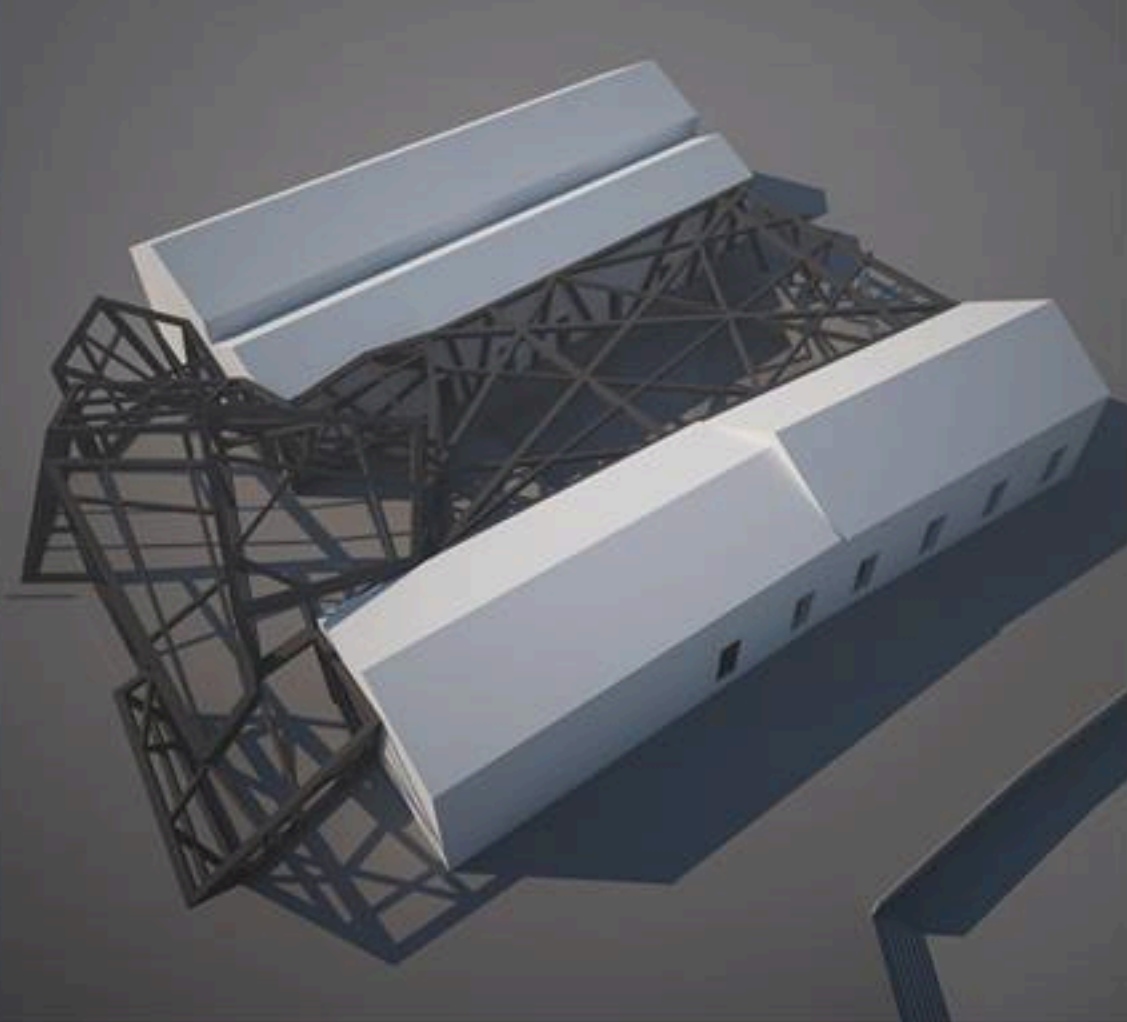

DIPARTIMENTO DI ARCHITETTURA
E DESIGN INDUSTRIALE
Luigi Vanvitelli

Seconda Università degli Studi di Napoli
Dipartimento di Architettura e Design
Industriale Luigi Vanvitelli
Corso di laurea in Architettura
Insegnamento: A00102 -
ARCHITETTURA DEGLI INTERIORI
A. 2015/2016

GRUPPO

PROGETTO

DOCENTE: PROF. ARCH. CLAUDIO
GAMBARDIELLA

Pendant lamp LTD by Lagranja Design for Foscarini

Flexibly capable of every environment, thanks to its white or black, the pendant lamp LTD by Lagranja Design for Foscarini for the first time it can be finished and assembled just the way it's used to be. It might light a corner, a table as well as a conference hall.

Chair_One by Konstantin Grcic Industrial Design for Magis

Chair_One by Konstantin Grcic, Industrial Design for Magis, has been chosen for its subtle and elegant design. It enters in an architectural world and adds the quality we made up.